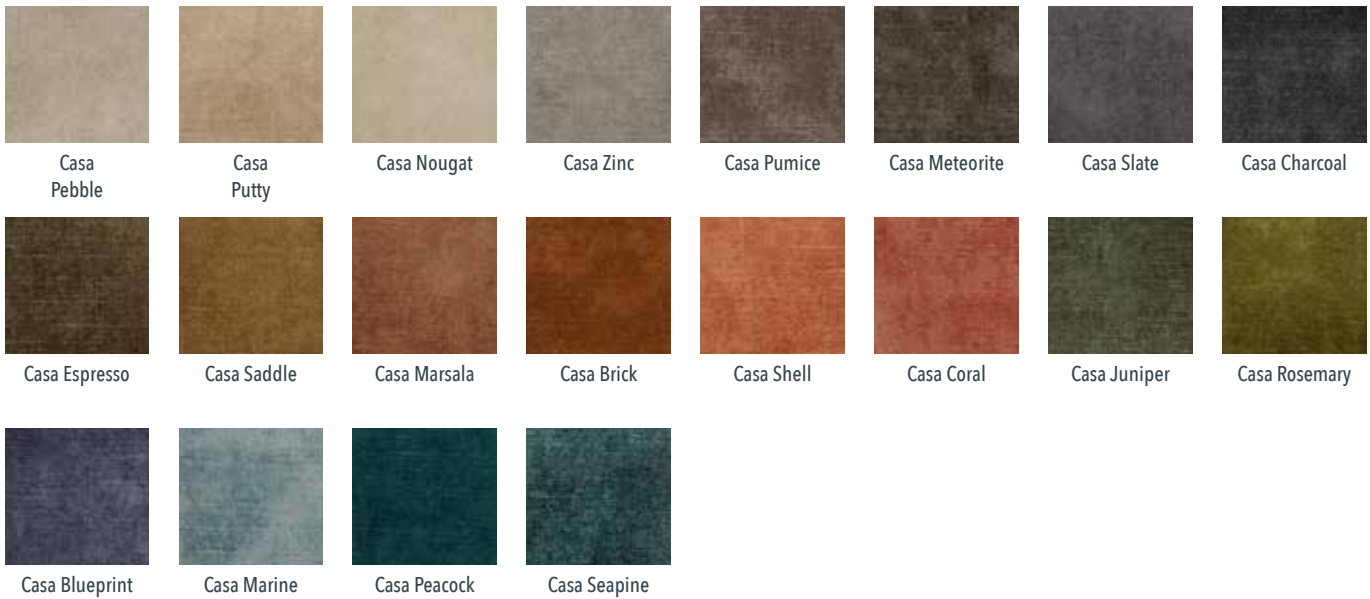

CASA VELVET