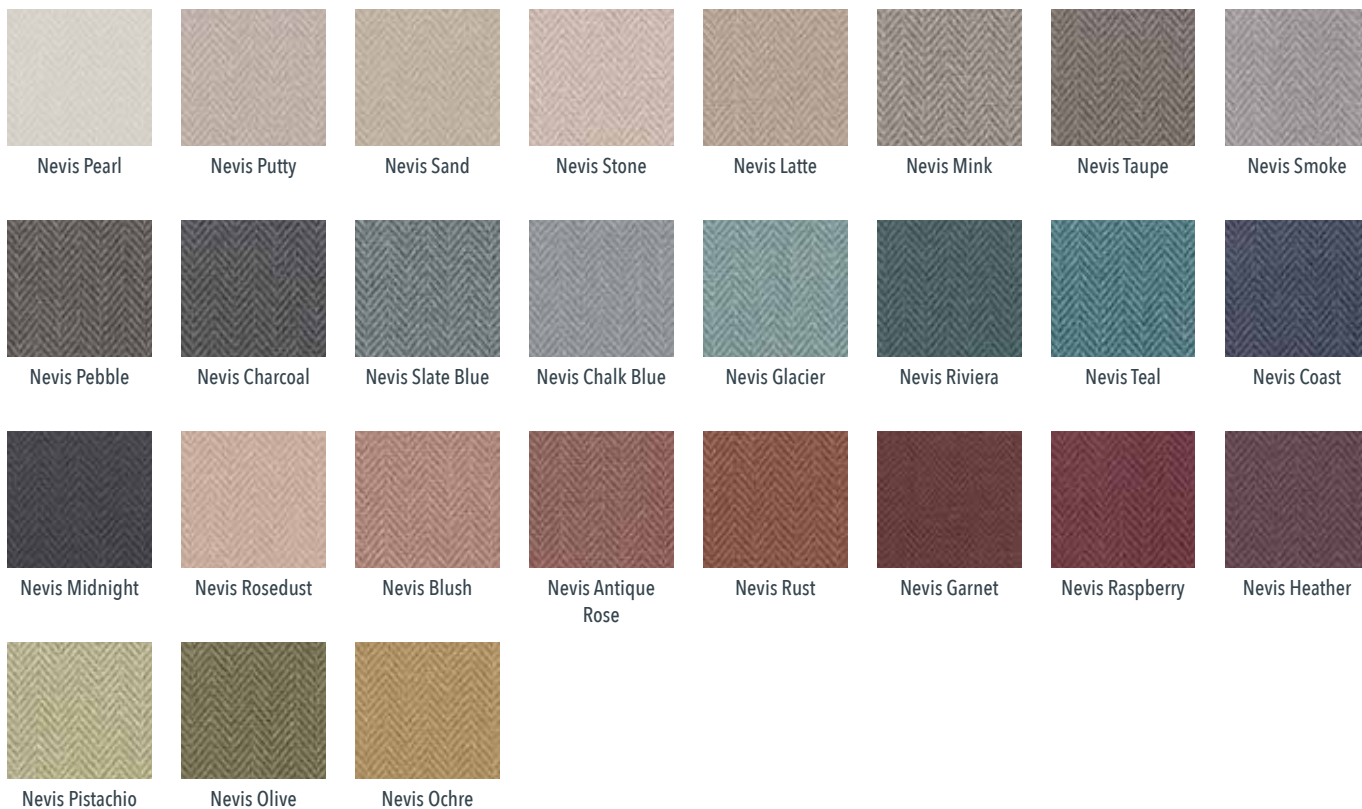

NEVIS HERRINGBONE VINYL

WATERPROOF UPHOLSTERY