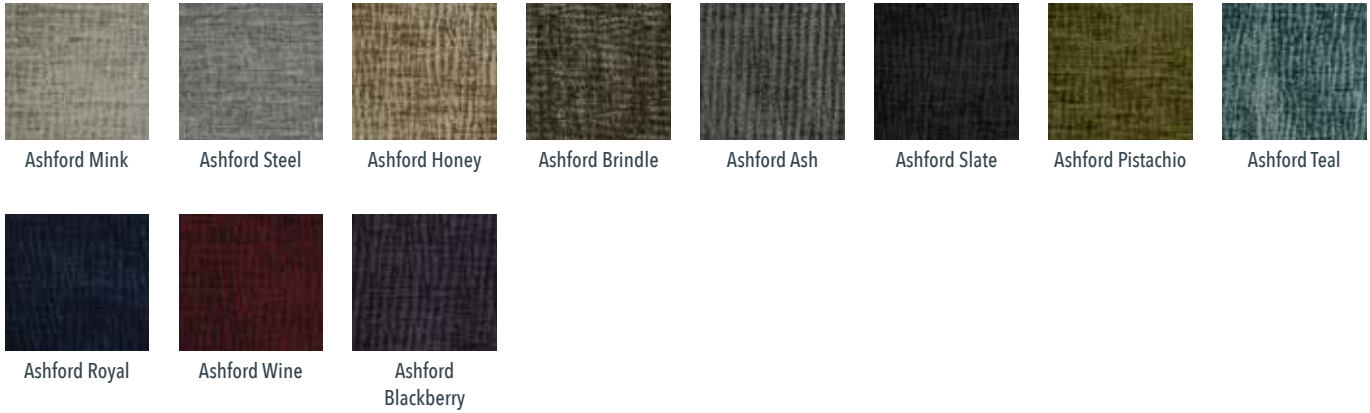

ASHFORD TEXTURED CHENILLE

BOWMORE HERRINGBONE