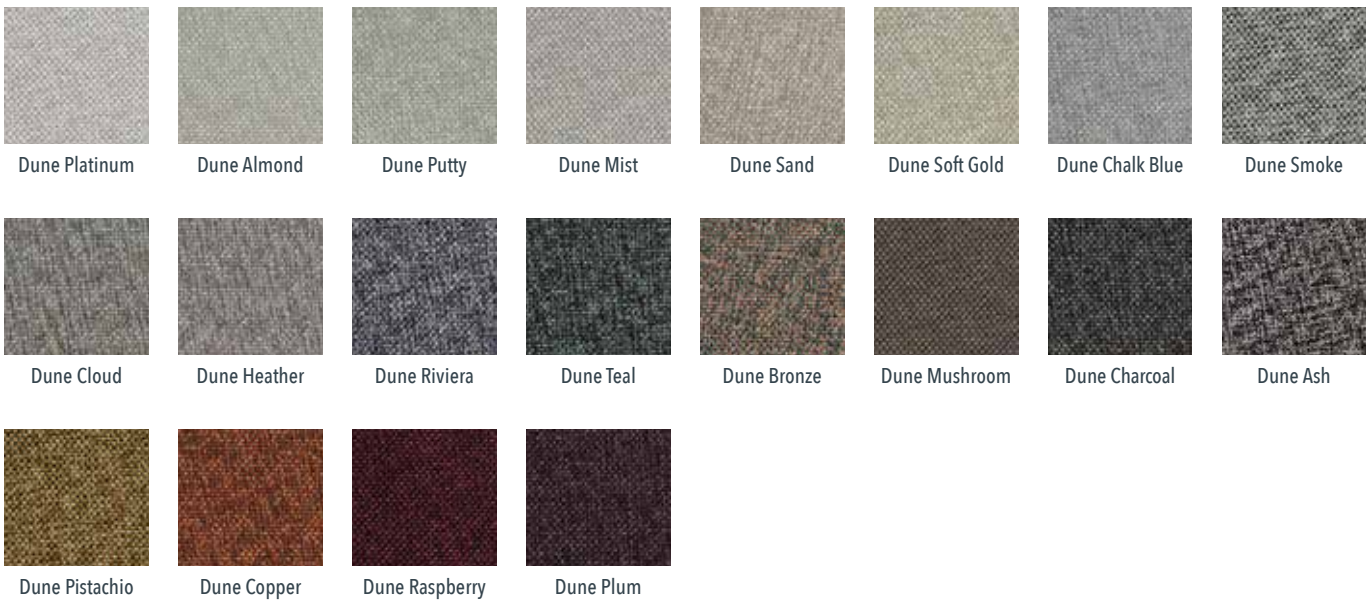

Conway Coral

Conway Chilli

Conway Picante

Conway Mulberry

Conway

DENVER FAUX MOHAIR

DUNE LUXURY TEXTURED WEAVE

DUSK BLACKOUT FAUX SILK